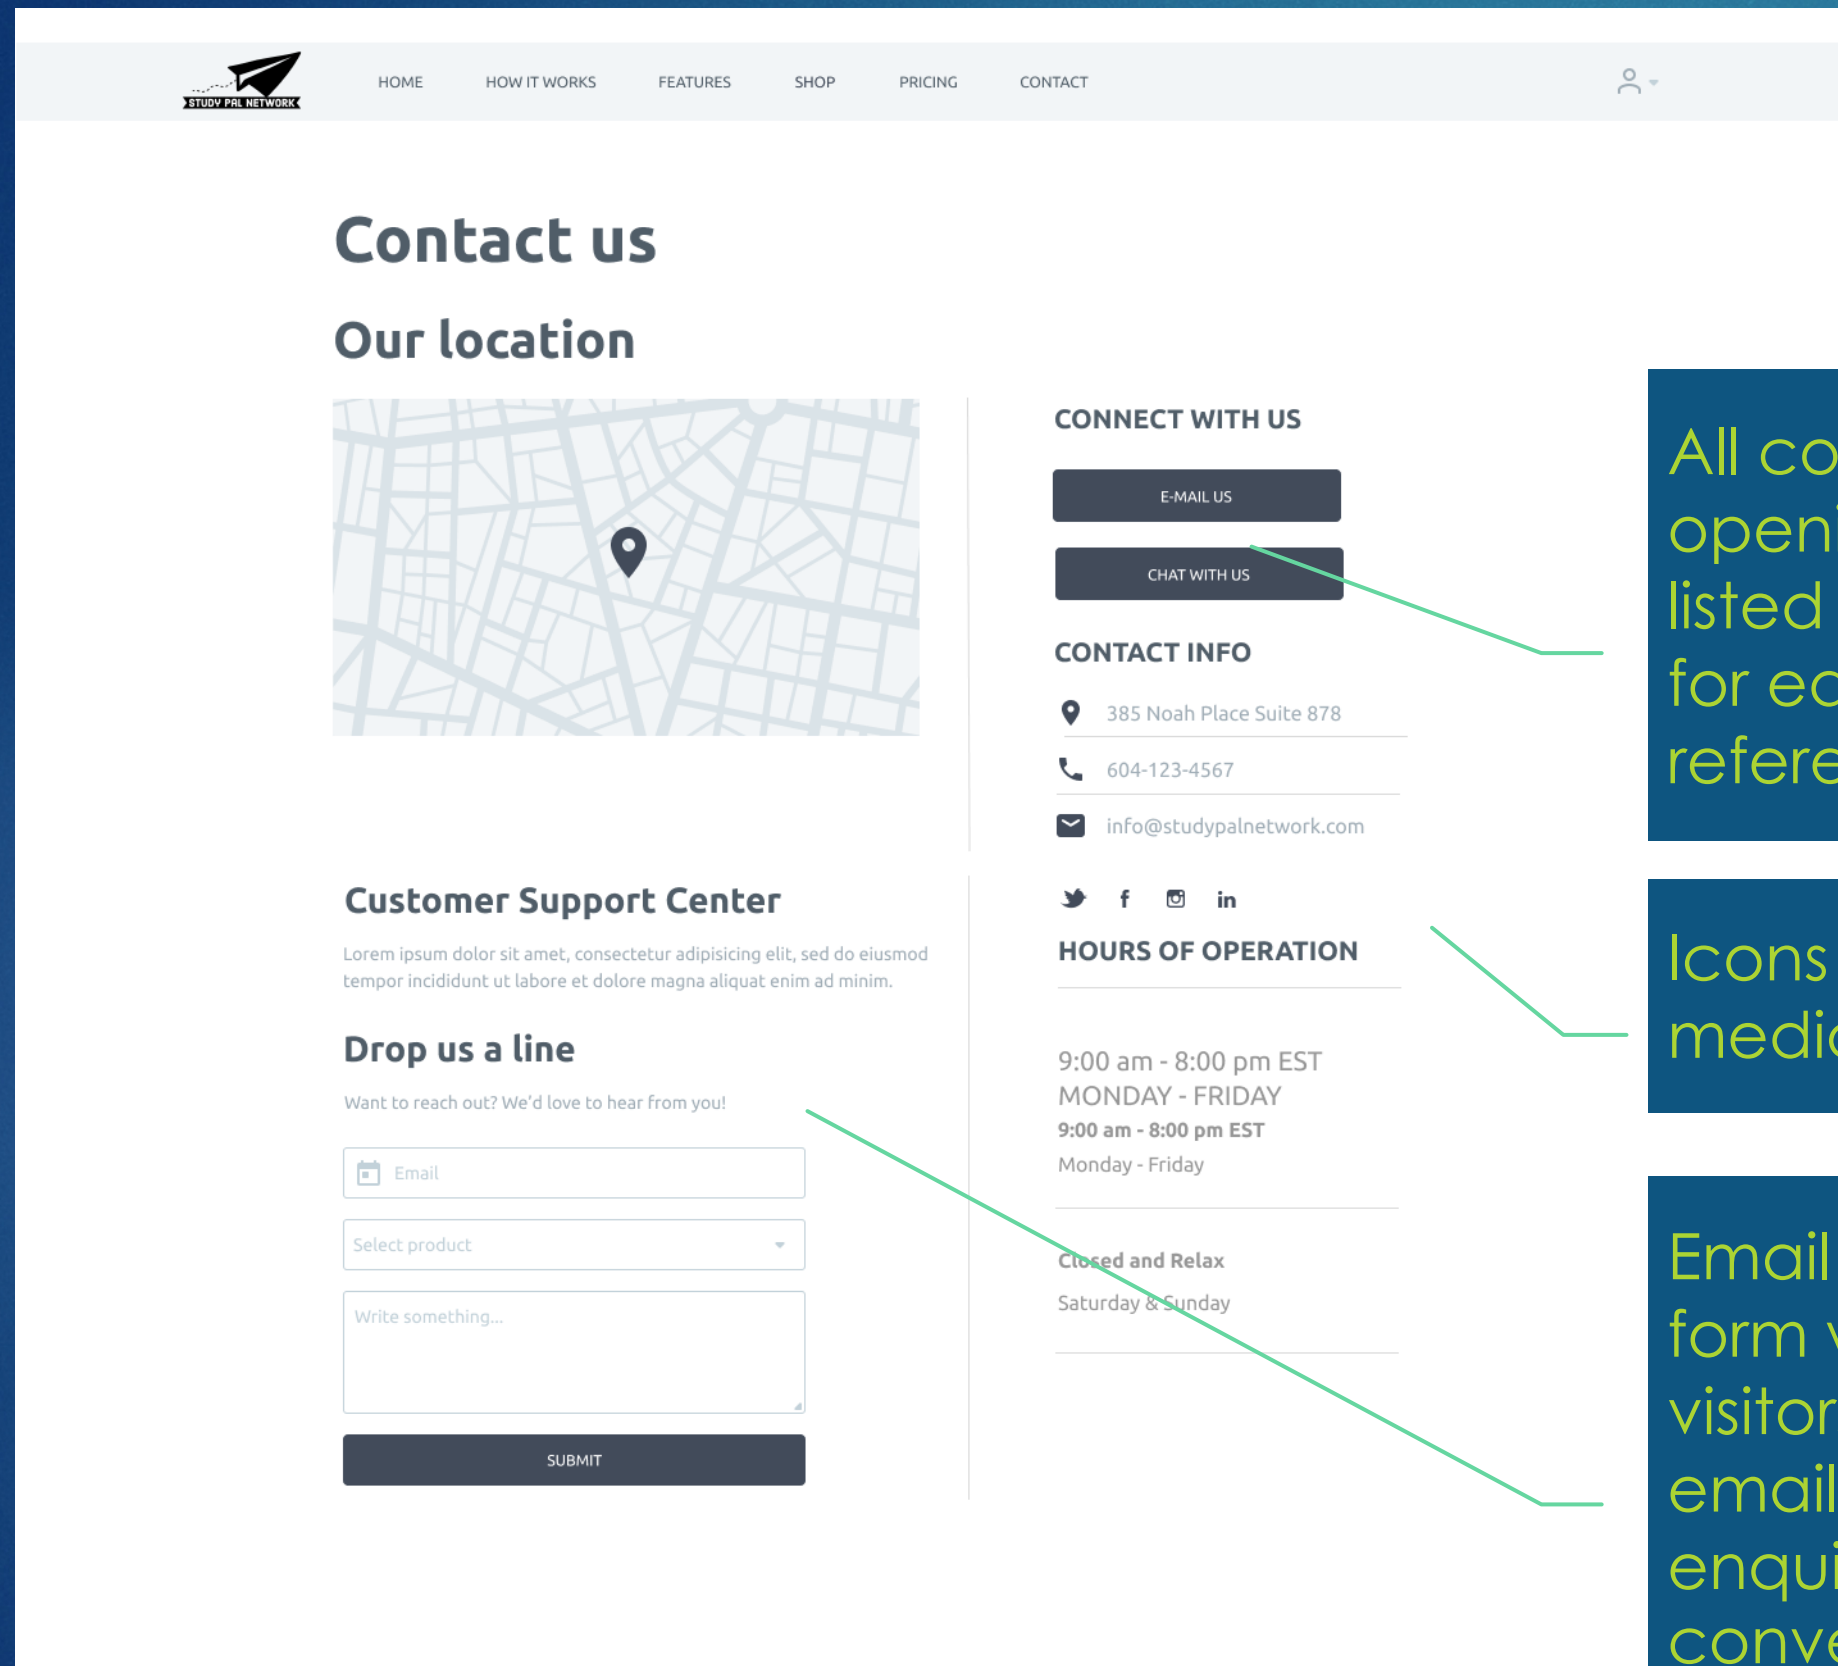

PLUG-INS: AIOSEO

MOCKUPS – Featured Mentor

Log in button on the Navigation Bar

Display an eye-catching featured image conveying a feeling of caring and professionalism

Intro of 2 leaders

Intro of featured mentors

Navigation bar turns into hamburger menu on mobile screens

MOCKUPS – Contact Us

All contact info, opening hours listed on the side for easy reference

Icons to social media platforms

Email Contact form where site visitors can send email for enquiries conveniently